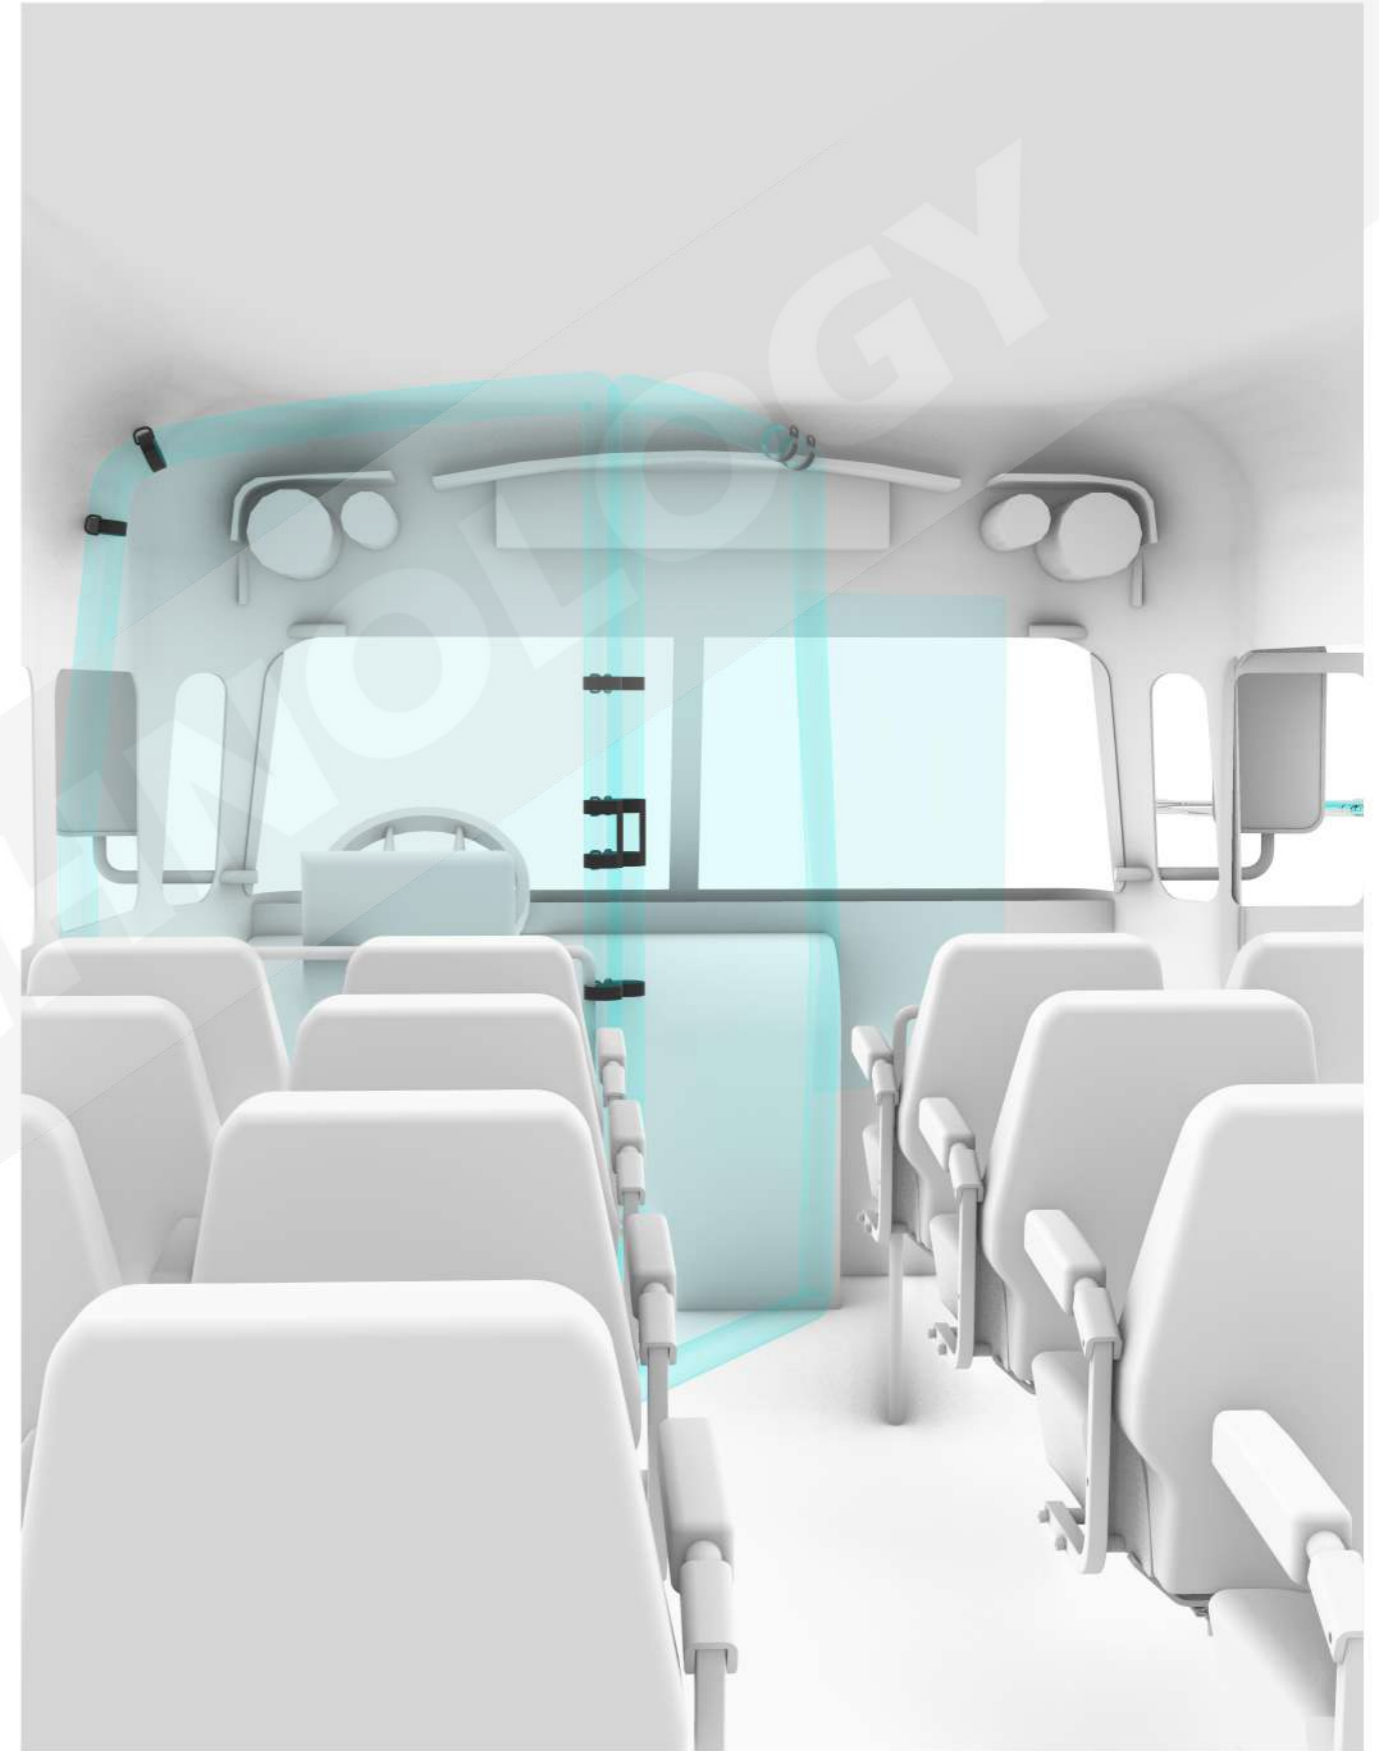

Screens American schoolbus

Top view [1:10]
Closed

Perspective

BUITINK TECHNOLOGY
Advanced Lightweight Structures

Buitink Technology
Typograaf 1
6921 VB Duiven
The Netherlands

T: +31 (0)316 250830
F: +31 (0)316 263954
www.buitink-technology.com
info@buitink-technology.com

Scale nvt	Screens	drawn by MJ	Checked by	Approved by - date
Units cm	American schoolbus	Filename 0.KV.TAXI.R01.20200511	Edition 1	Sheet
Format A3		Status 1. OFFERTE	Date 14-May-20	drawing nr. R02