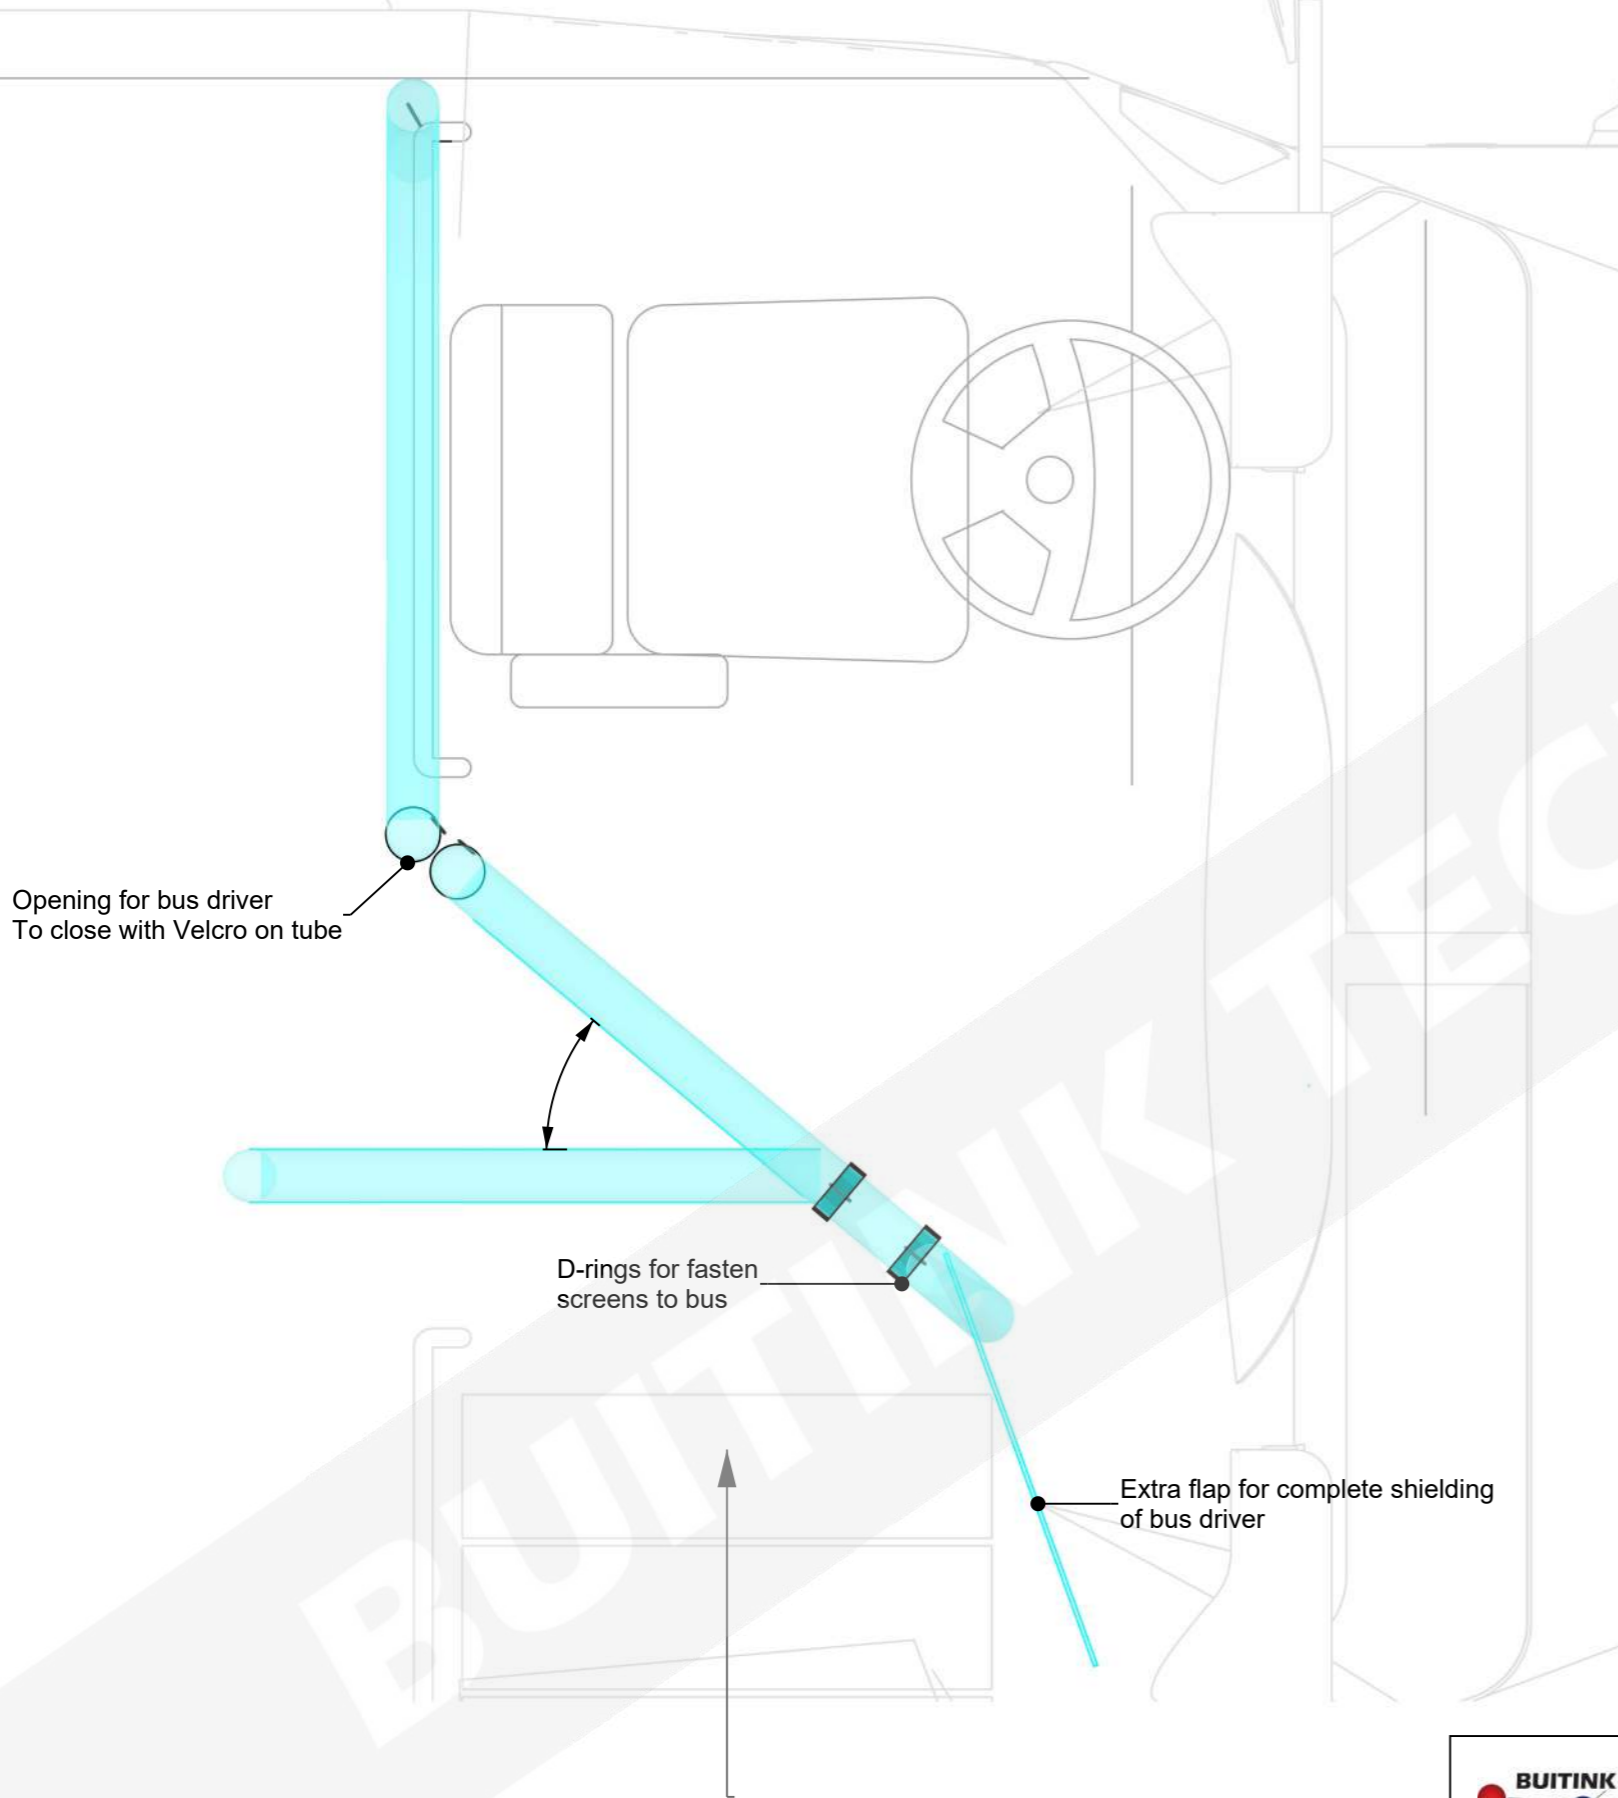

Screens American schoolbus

Top view [1:10]
Closed

Perspective

BUITINK TECHNOLOGY
Advanced Lightweight Structures

Buitink Technology
Typograaf 1
6921 VB Duiven
The Netherlands

T: +31 (0)316 250830
F: +31 (0)316 263954
www.buitink-technology.com
info@buitink-technology.com

Scale nvt	Screens	drawn by MJ	Checked by	Approved by - date
Units cm	American schoolbus	Filename 0.KV.TAXI.R01.20200511	Edition 1	Sheet
Format A3		Status 1. OFFERTE	Date 14-May-20	drawing nr. R02