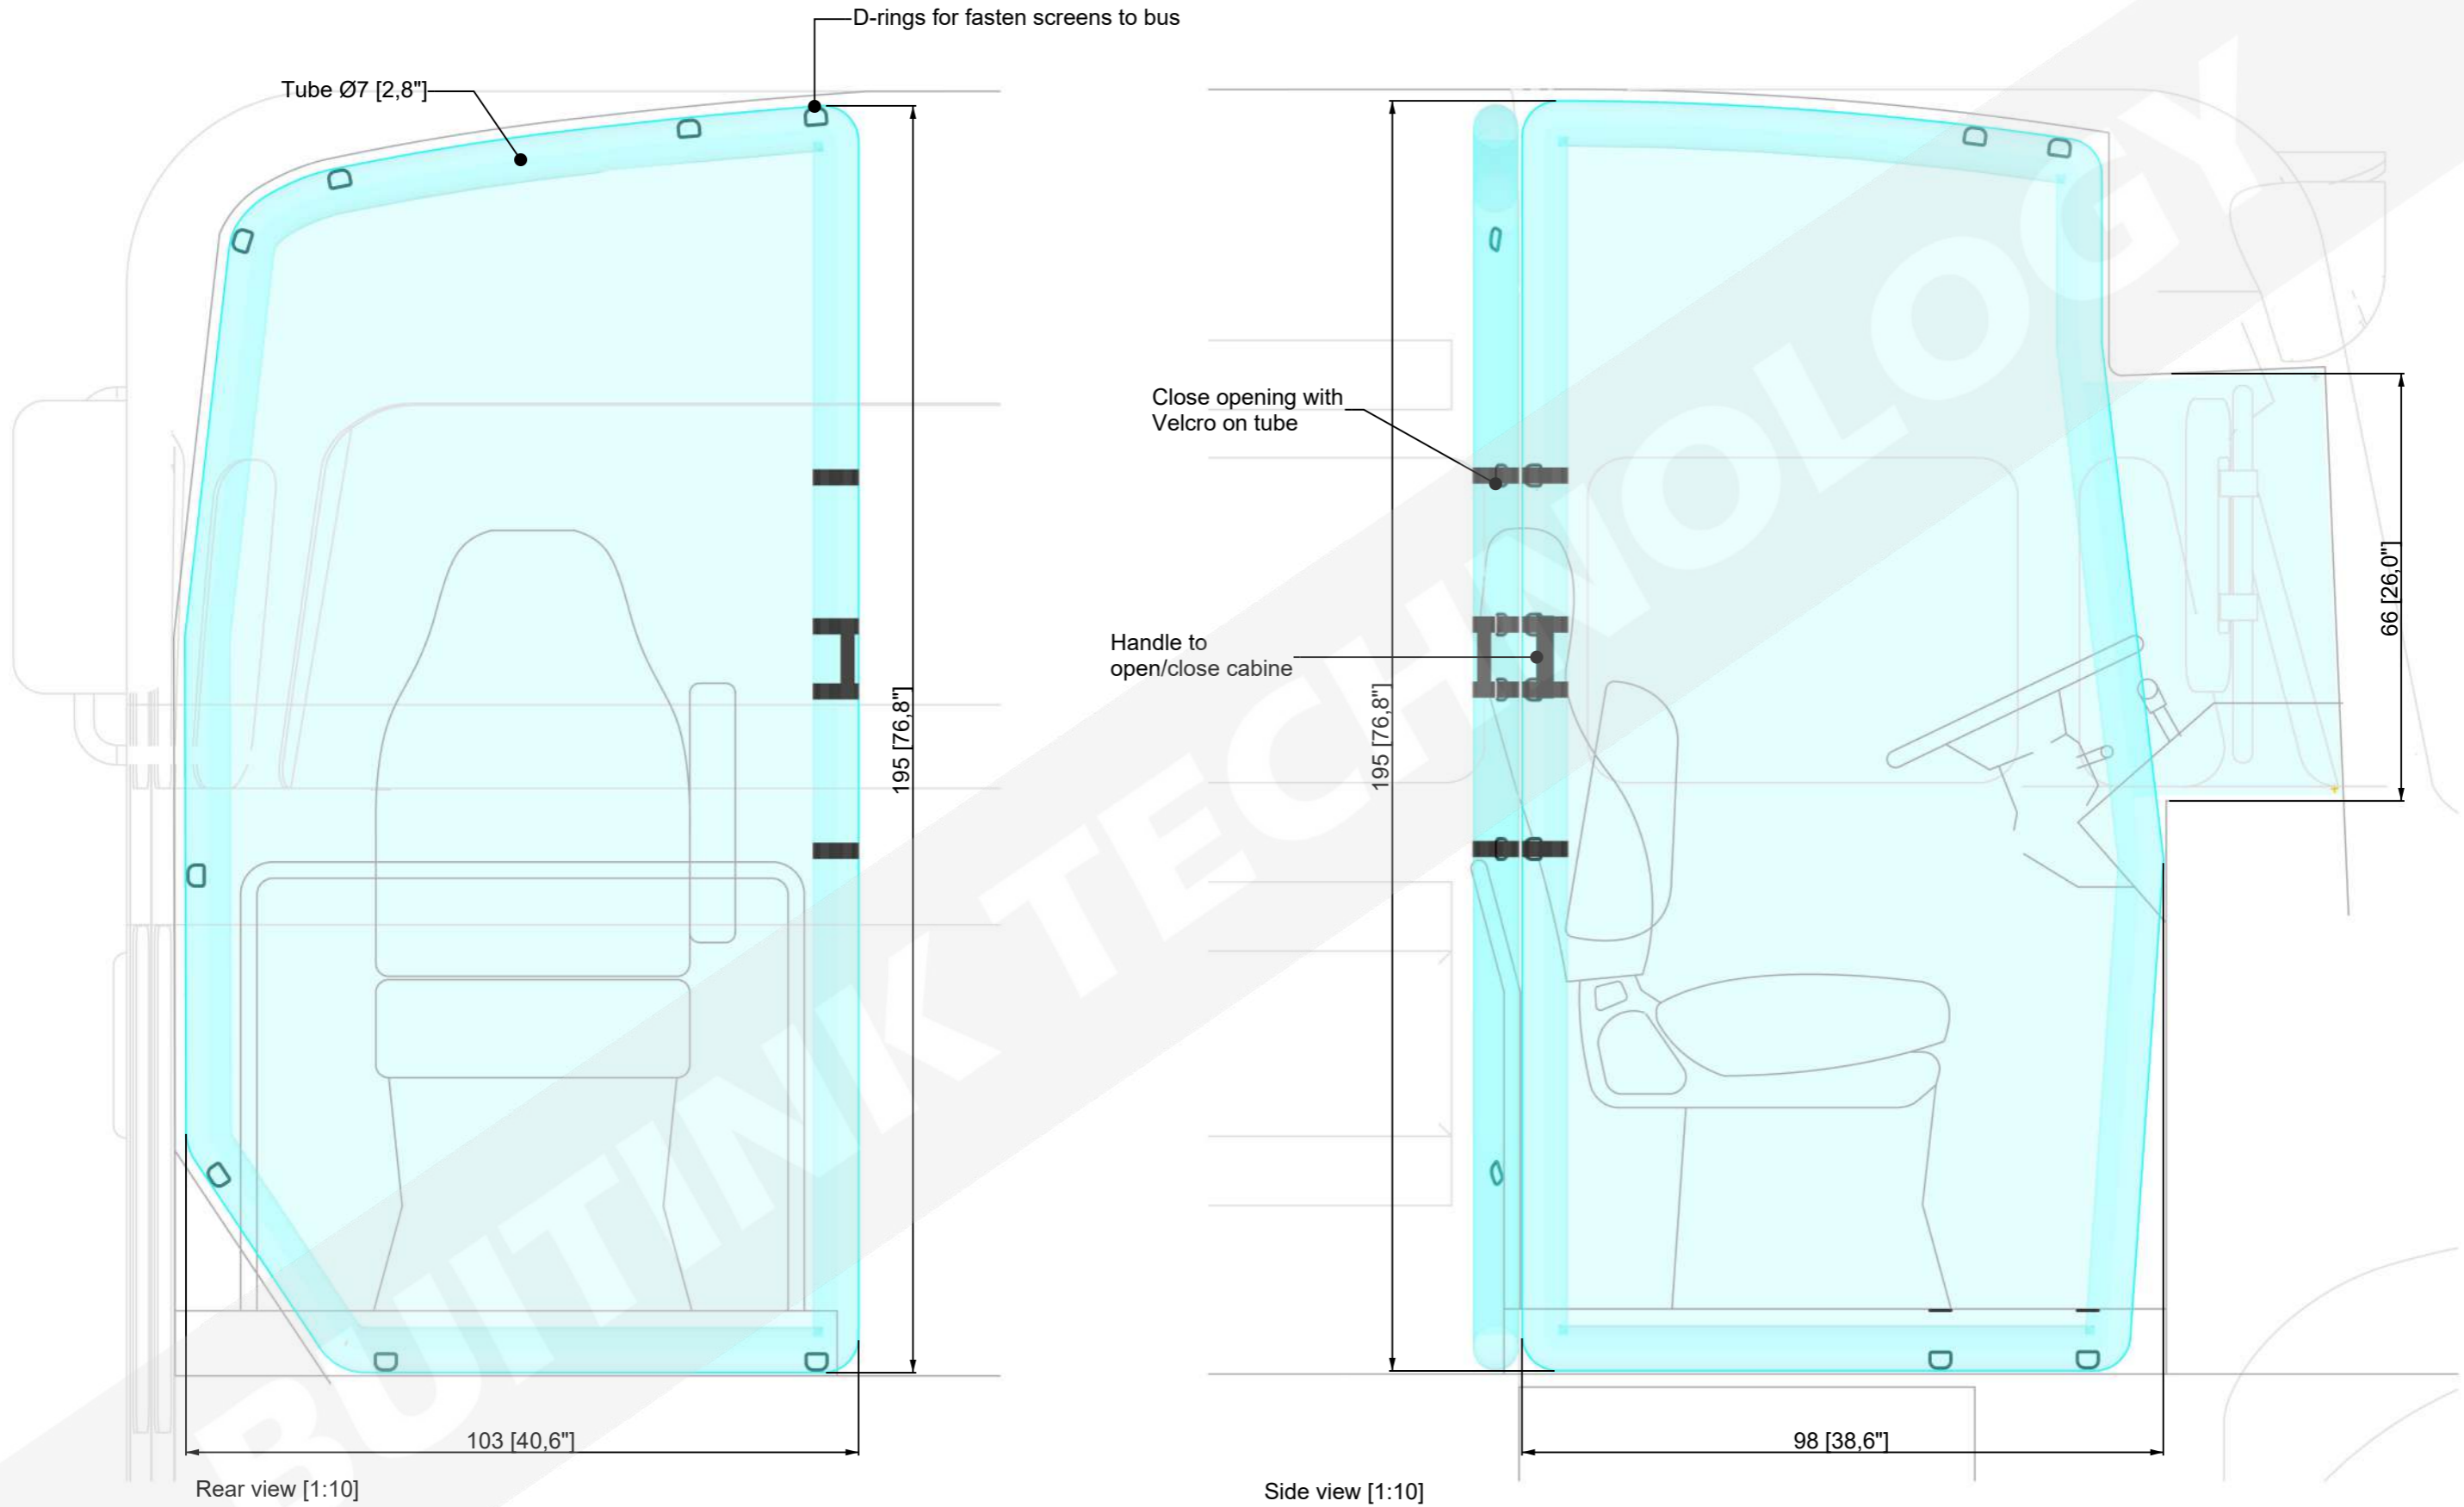

Screens American schoolbus

BUITINK TECHNOLOGY Advanced Lightweight Structures Buitink Technology Typograaf 1 6921 VB Duijven The Netherlands T: +31 (0)316 250830 F: +31 (0)316 283954 www.buitink-technology.com info@buitink-technology.com	Scale nvt	Screens		drawn by MJ	Checked by	Approved by - date	
	Units cm	American schoolbus		Filename 0.KV.TAXI.R01.20200511		Edition 1	Sheet
	Format A3			Status 1. OFFERTE		Date 14-May-20	drawing nr. R01